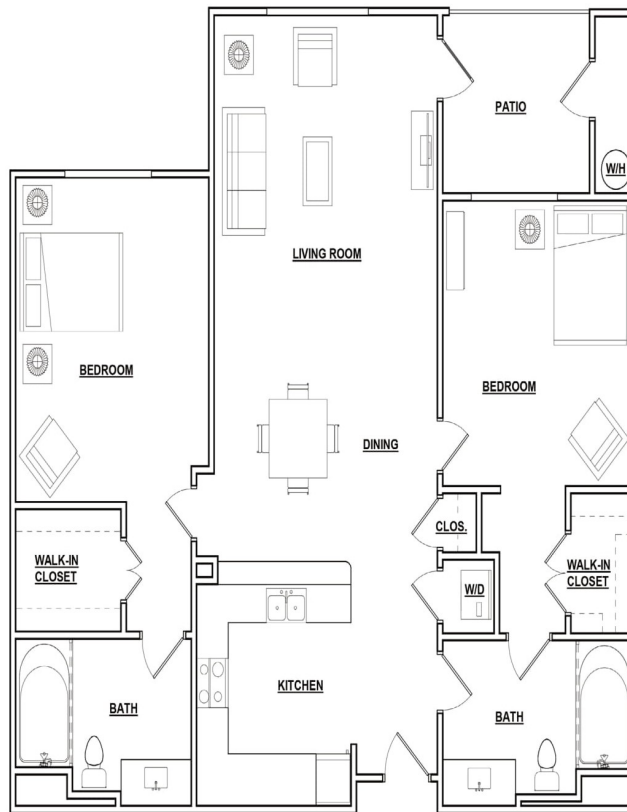

2F2

2 BED | 2 BATH

1288

SQ. FT.

THE ALCOVÉ
LAS VEGAS, NEVADA

6355 S Riley St | Las Vegas, NV 89148

thealcovevegas.com

Floor plans are artist's rendering. All dimensions are approximate. Actual product and specifications may vary in dimension or detail. Not all features are available in every apartment. Prices and availability are subject to change. Please see a representative for details.