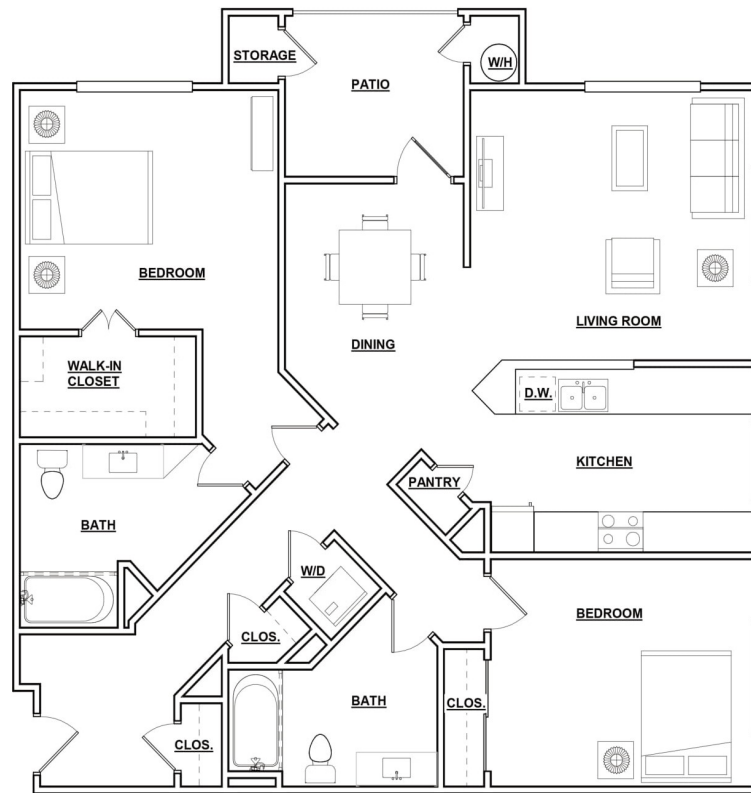

2E2

2 BED | 2 BATH

1248

SQ. FT.

THE ALCOVE
LAS VEGAS, NEVADA

6355 S Riley St | Las Vegas, NV 89148

thealcovevegas.com

Floor plans are artist's rendering. All dimensions are approximate. Actual product and specifications may vary in dimension or detail. Not all features are available in every apartment. Prices and availability are subject to change. Please see a representative for details.