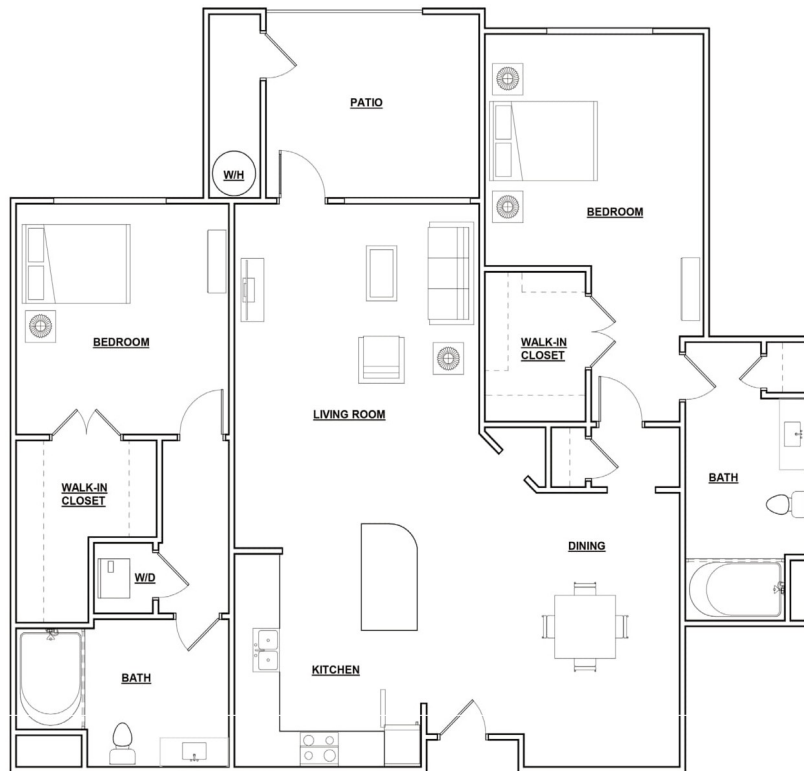

2D2

2 BED | 2 BATH

1214

SQ. FT.

THE ALCOVE
LAS VEGAS, NEVADA

6355 S Riley St | Las Vegas, NV 89148

thealcovevegas.com

Floor plans are artist's rendering. All dimensions are approximate. Actual product and specifications may vary in dimension or detail. Not all features are available in every apartment. Prices and availability are subject to change. Please see a representative for details.