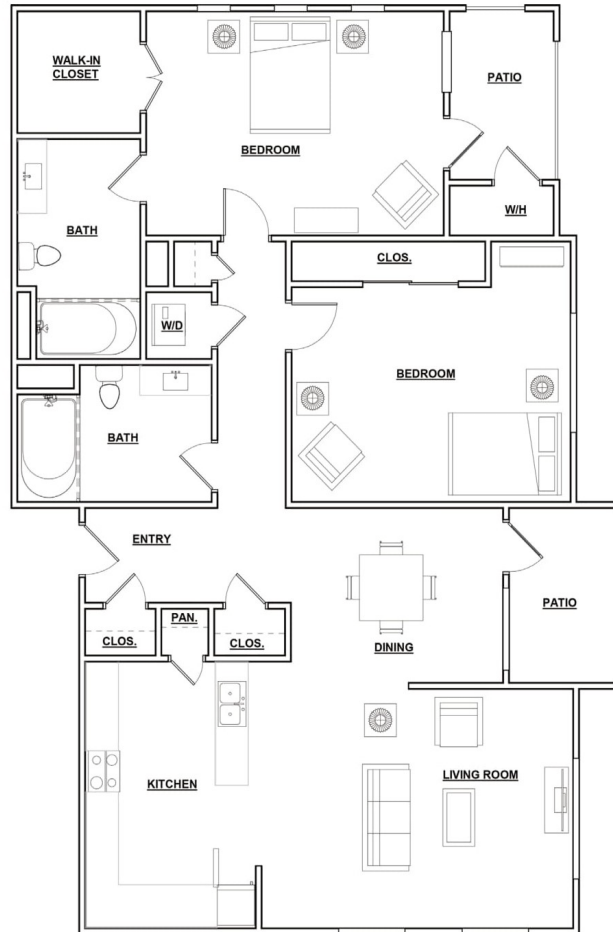

# 2C2

2 BED | 2 BATH

# 1166

SQ. FT.

**THE ALCOVE**  
LAS VEGAS, NEVADA

6355 S Riley St | Las Vegas, NV 89148

[thealcovevegas.com](http://thealcovevegas.com)

*Floor plans are artist's rendering. All dimensions are approximate. Actual product and specifications may vary in dimension or detail. Not all features are available in every apartment. Prices and availability are subject to change. Please see a representative for details.*