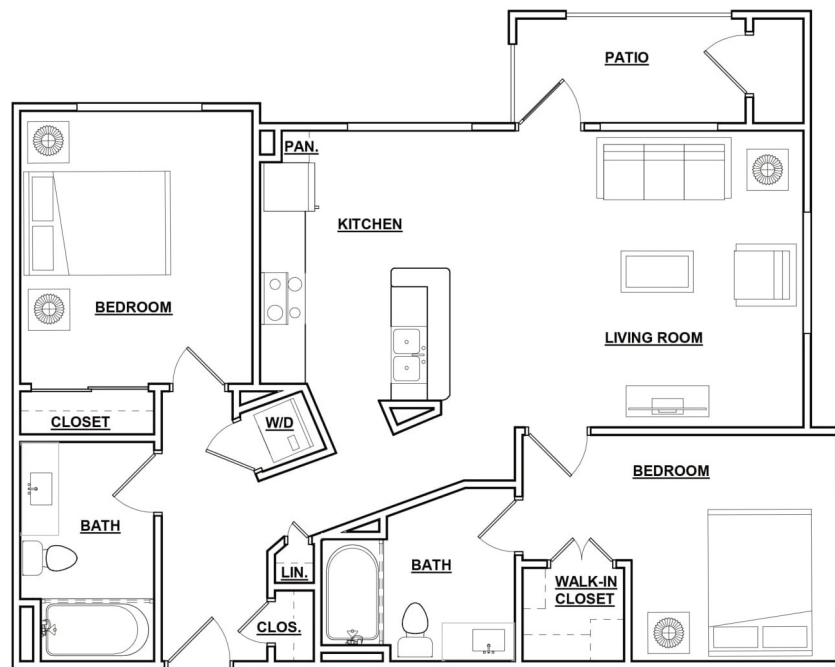

2B2

2 BED | 2 BATH

1102-1163

SQ. FT.

THE ALCOVE
LAS VEGAS, NEVADA

6355 S Riley St | Las Vegas, NV 89148

thealcovevegas.com

Floor plans are artist's rendering. All dimensions are approximate. Actual product and specifications may vary in dimension or detail. Not all features are available in every apartment. Prices and availability are subject to change. Please see a representative for details.