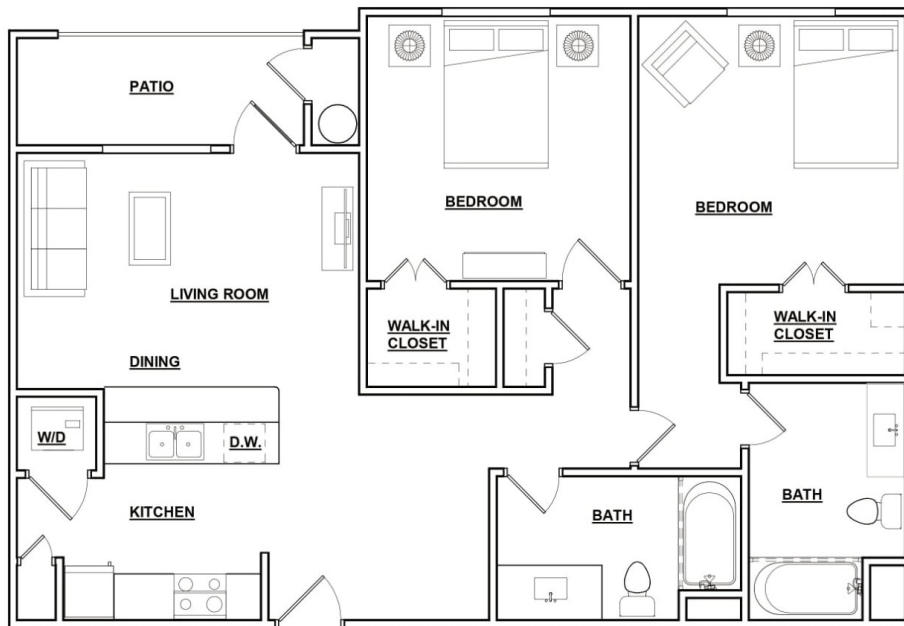

# 2A2

2 BED | 2 BATH

# 1056

SQ. FT.

**THE ALCOVE**  
LAS VEGAS, NEVADA

6355 S Riley St | Las Vegas, NV 89148

[thealcovevegas.com](http://thealcovevegas.com)

*Floor plans are artist's rendering. All dimensions are approximate. Actual product and specifications may vary in dimension or detail. Not all features are available in every apartment. Prices and availability are subject to change. Please see a representative for details.*