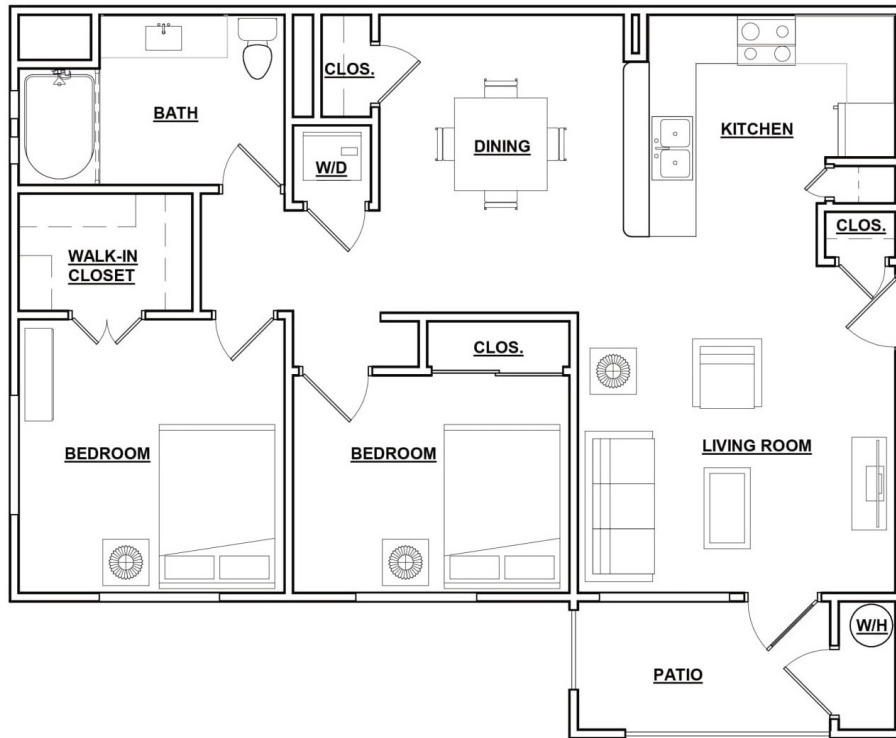

# 2A1

2 BED | 1 BATH

# 949

SQ. FT.

**THE ALCOVE**  
LAS VEGAS, NEVADA

6355 S Riley St | Las Vegas, NV 89148

[thealcovevegas.com](http://thealcovevegas.com)

*Floor plans are artist's rendering. All dimensions are approximate. Actual product and specifications may vary in dimension or detail. Not all features are available in every apartment. Prices and availability are subject to change. Please see a representative for details.*