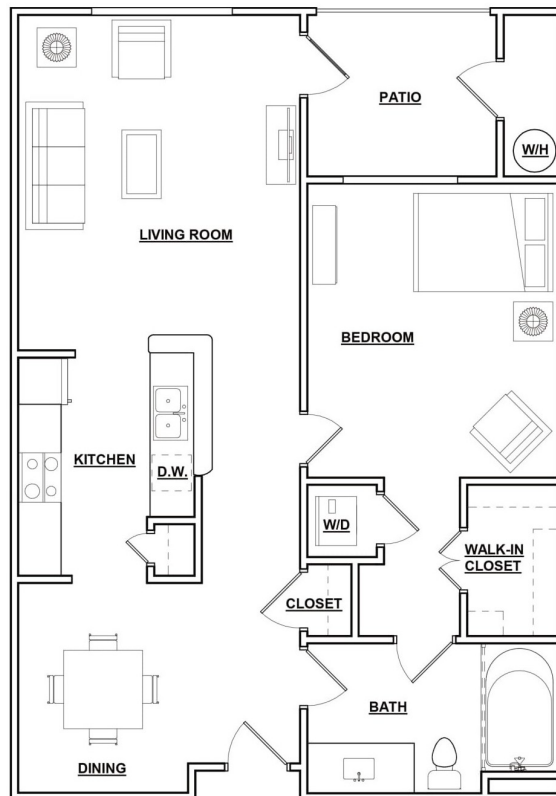

# 1C1

1 BED | 1 BATH

# 872

SQ. FT.

**THE ALCOVE**  
LAS VEGAS, NEVADA

6355 S Riley St | Las Vegas, NV 89148

[thealcovevegas.com](http://thealcovevegas.com)

*Floor plans are artist's rendering. All dimensions are approximate. Actual product and specifications may vary in dimension or detail. Not all features are available in every apartment. Prices and availability are subject to change. Please see a representative for details.*