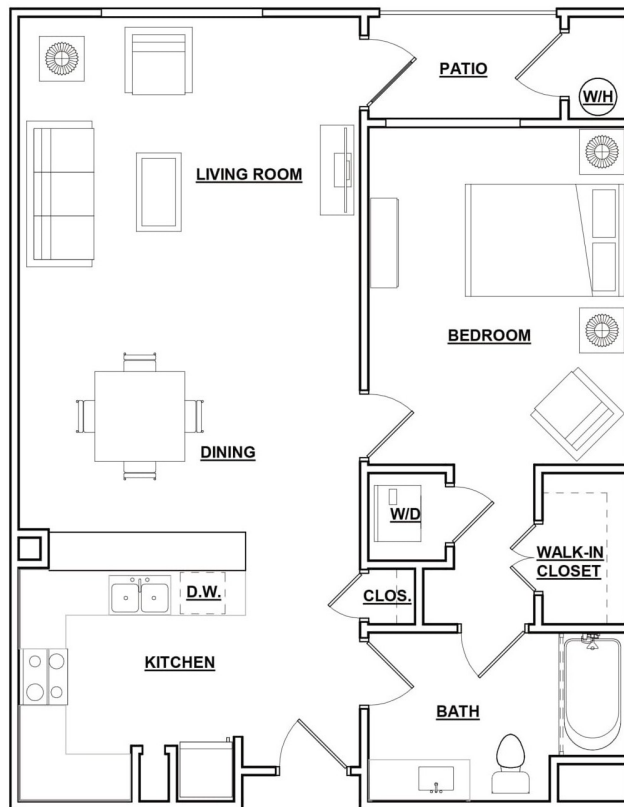

1B1

1 BED | 1 BATH

774

SQ. FT.

THE ALCOVE
LAS VEGAS, NEVADA

6355 S Riley St | Las Vegas, NV 89148

thealcovevegas.com

Floor plans are artist's rendering. All dimensions are approximate. Actual product and specifications may vary in dimension or detail. Not all features are available in every apartment. Prices and availability are subject to change. Please see a representative for details.