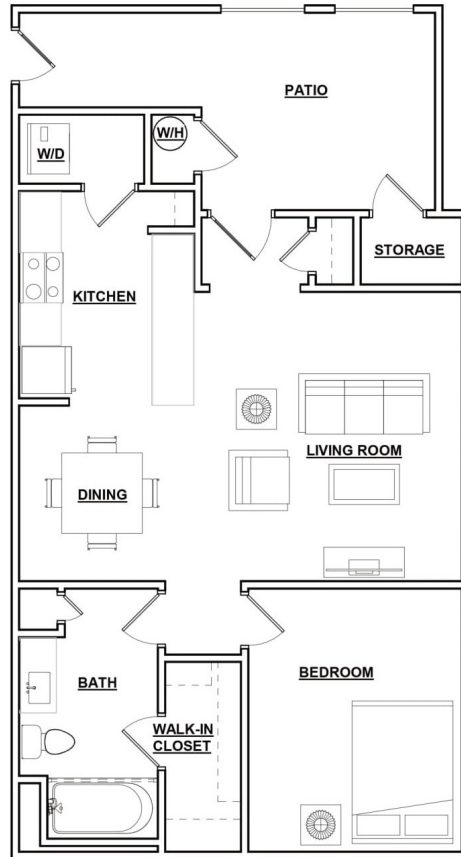

1A1

1 BED | 1 BATH

753

SQ. FT.

THE ALCOVÉ
LAS VEGAS, NEVADA

6355 S Riley St | Las Vegas, NV 89148

thealcovevegas.com

Floor plans are artist's rendering. All dimensions are approximate. Actual product and specifications may vary in dimension or detail. Not all features are available in every apartment. Prices and availability are subject to change. Please see a representative for details.